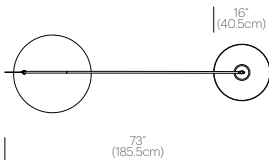

Pablo®

CIRCA XL

CIRCA XL

Available Fall 2016

DESCRIPTION

The bold and flexible new Circa XL floor lamp suspends the award-winning Circa flat panel LED pendant to new heights. Characterized by its elegant arched aluminum tube frame, Circa XL allows for variable height adjustment via its intuitive telescoping design. Available in two sizes and featuring the Circa Pendant 16" light source, Circa XL continues to redefine the ambient lighting category.

DESIGNER

Pablo Studio 2016

FEATURES

- Telescoping height adjustment
- 45° shade tilt
- 360° shade rotation
- Glare-free illumination with full range dim control
- Ships flat packed

FINISHES

DIMENSIONS

CIRCA XL LG