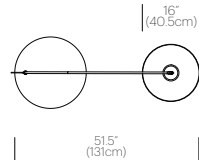

CIRCA XL SM

Pablo®

888 MARIN STREET SAN FRANCISCO, CA 94124

PABLODESIGNS.COM