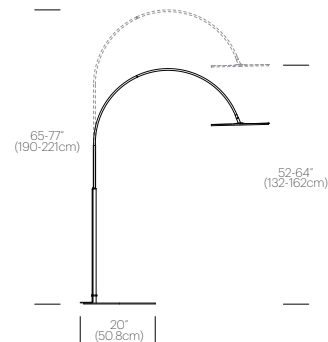

Pablo®

CIRCA XL

CIRCA XL

Available Fall 2016

DESCRIPTION

The bold and flexible new Circa XL floor lamp suspends the award-winning Circa flat panel LED pendant to new heights. Characterized by its elegant arched aluminum tube frame, Circa XL allows for variable height adjustment via its intuitive telescoping design. Available in two sizes and featuring the Circa Pendant 16" light source, Circa XL continues to redefine the ambient lighting category.

DESIGNER

Pablo Studio 2016

FEATURES

- Telescoping height adjustment
- 45° shade tilt
- 360° shade rotation
- Glare-free illumination with full range dim control
- Ships flat packed

FINISHES

DIMENSIONS

CIRCA XL LG

CIRCA XL SM

Pablo[®]

888 MARIN STREET SAN FRANCISCO, CA 94124

PABLODESIGNS.COM