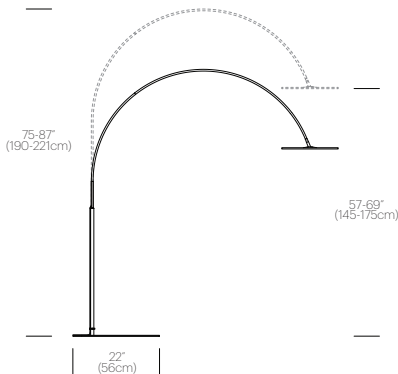

Pablo®

CIRCA XL

CIRCA XL

Available Fall 2016

DESCRIPTION

The bold and flexible new Circa XL floor lamp suspends the award-winning Circa flat panel LED pendant to new heights. Characterized by its elegant arched aluminum tube frame, Circa XL allows for variable height adjustment via its intuitive telescoping design. Available in two sizes and featuring the Circa Pendant 16" light source, Circa XL continues to redefine the ambient lighting category.

DESIGNER

Pablo Studio 2016

FEATURES

- Telescoping height adjustment
- 45° shade tilt
- 360° shade rotation
- Glare-free illumination with full range dim control
- Ships flat packed

FINISHES

DIMENSIONS

CIRCA XL LG

CIRCA XL SM

Pablo[®]

888 MARIN STREET SAN FRANCISCO, CA 94124

PABLODESIGNS.COM